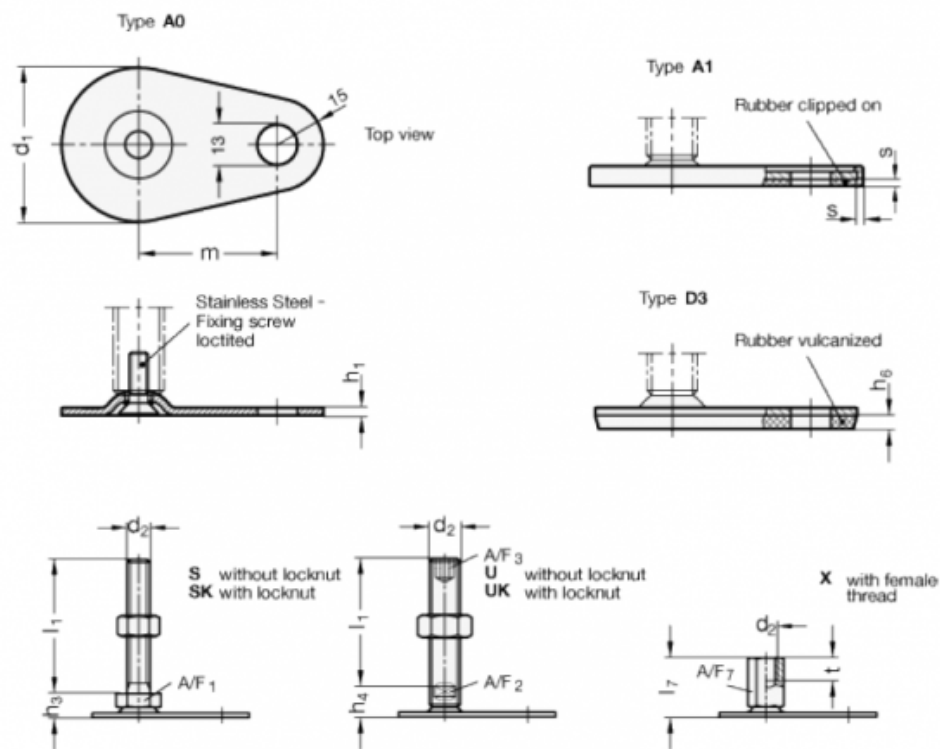

Article number: 204280M16100A0U

Description: E+G levelling foot
GN 42-80-M16-100-A0-U

Note: U Without nut, Hexagon socket at the top, Wrench flat at the bottom

Measures

| | |
|-----------|--------|
| A/F2 = 12 | m = 70 |
| A/F3 = 8 | s = |
| d1 = 80 | |
| d2 = M16 | |
| h1 = 3 | |
| h4 = 18 | |
| h6 = | |
| l1 = 100 | |